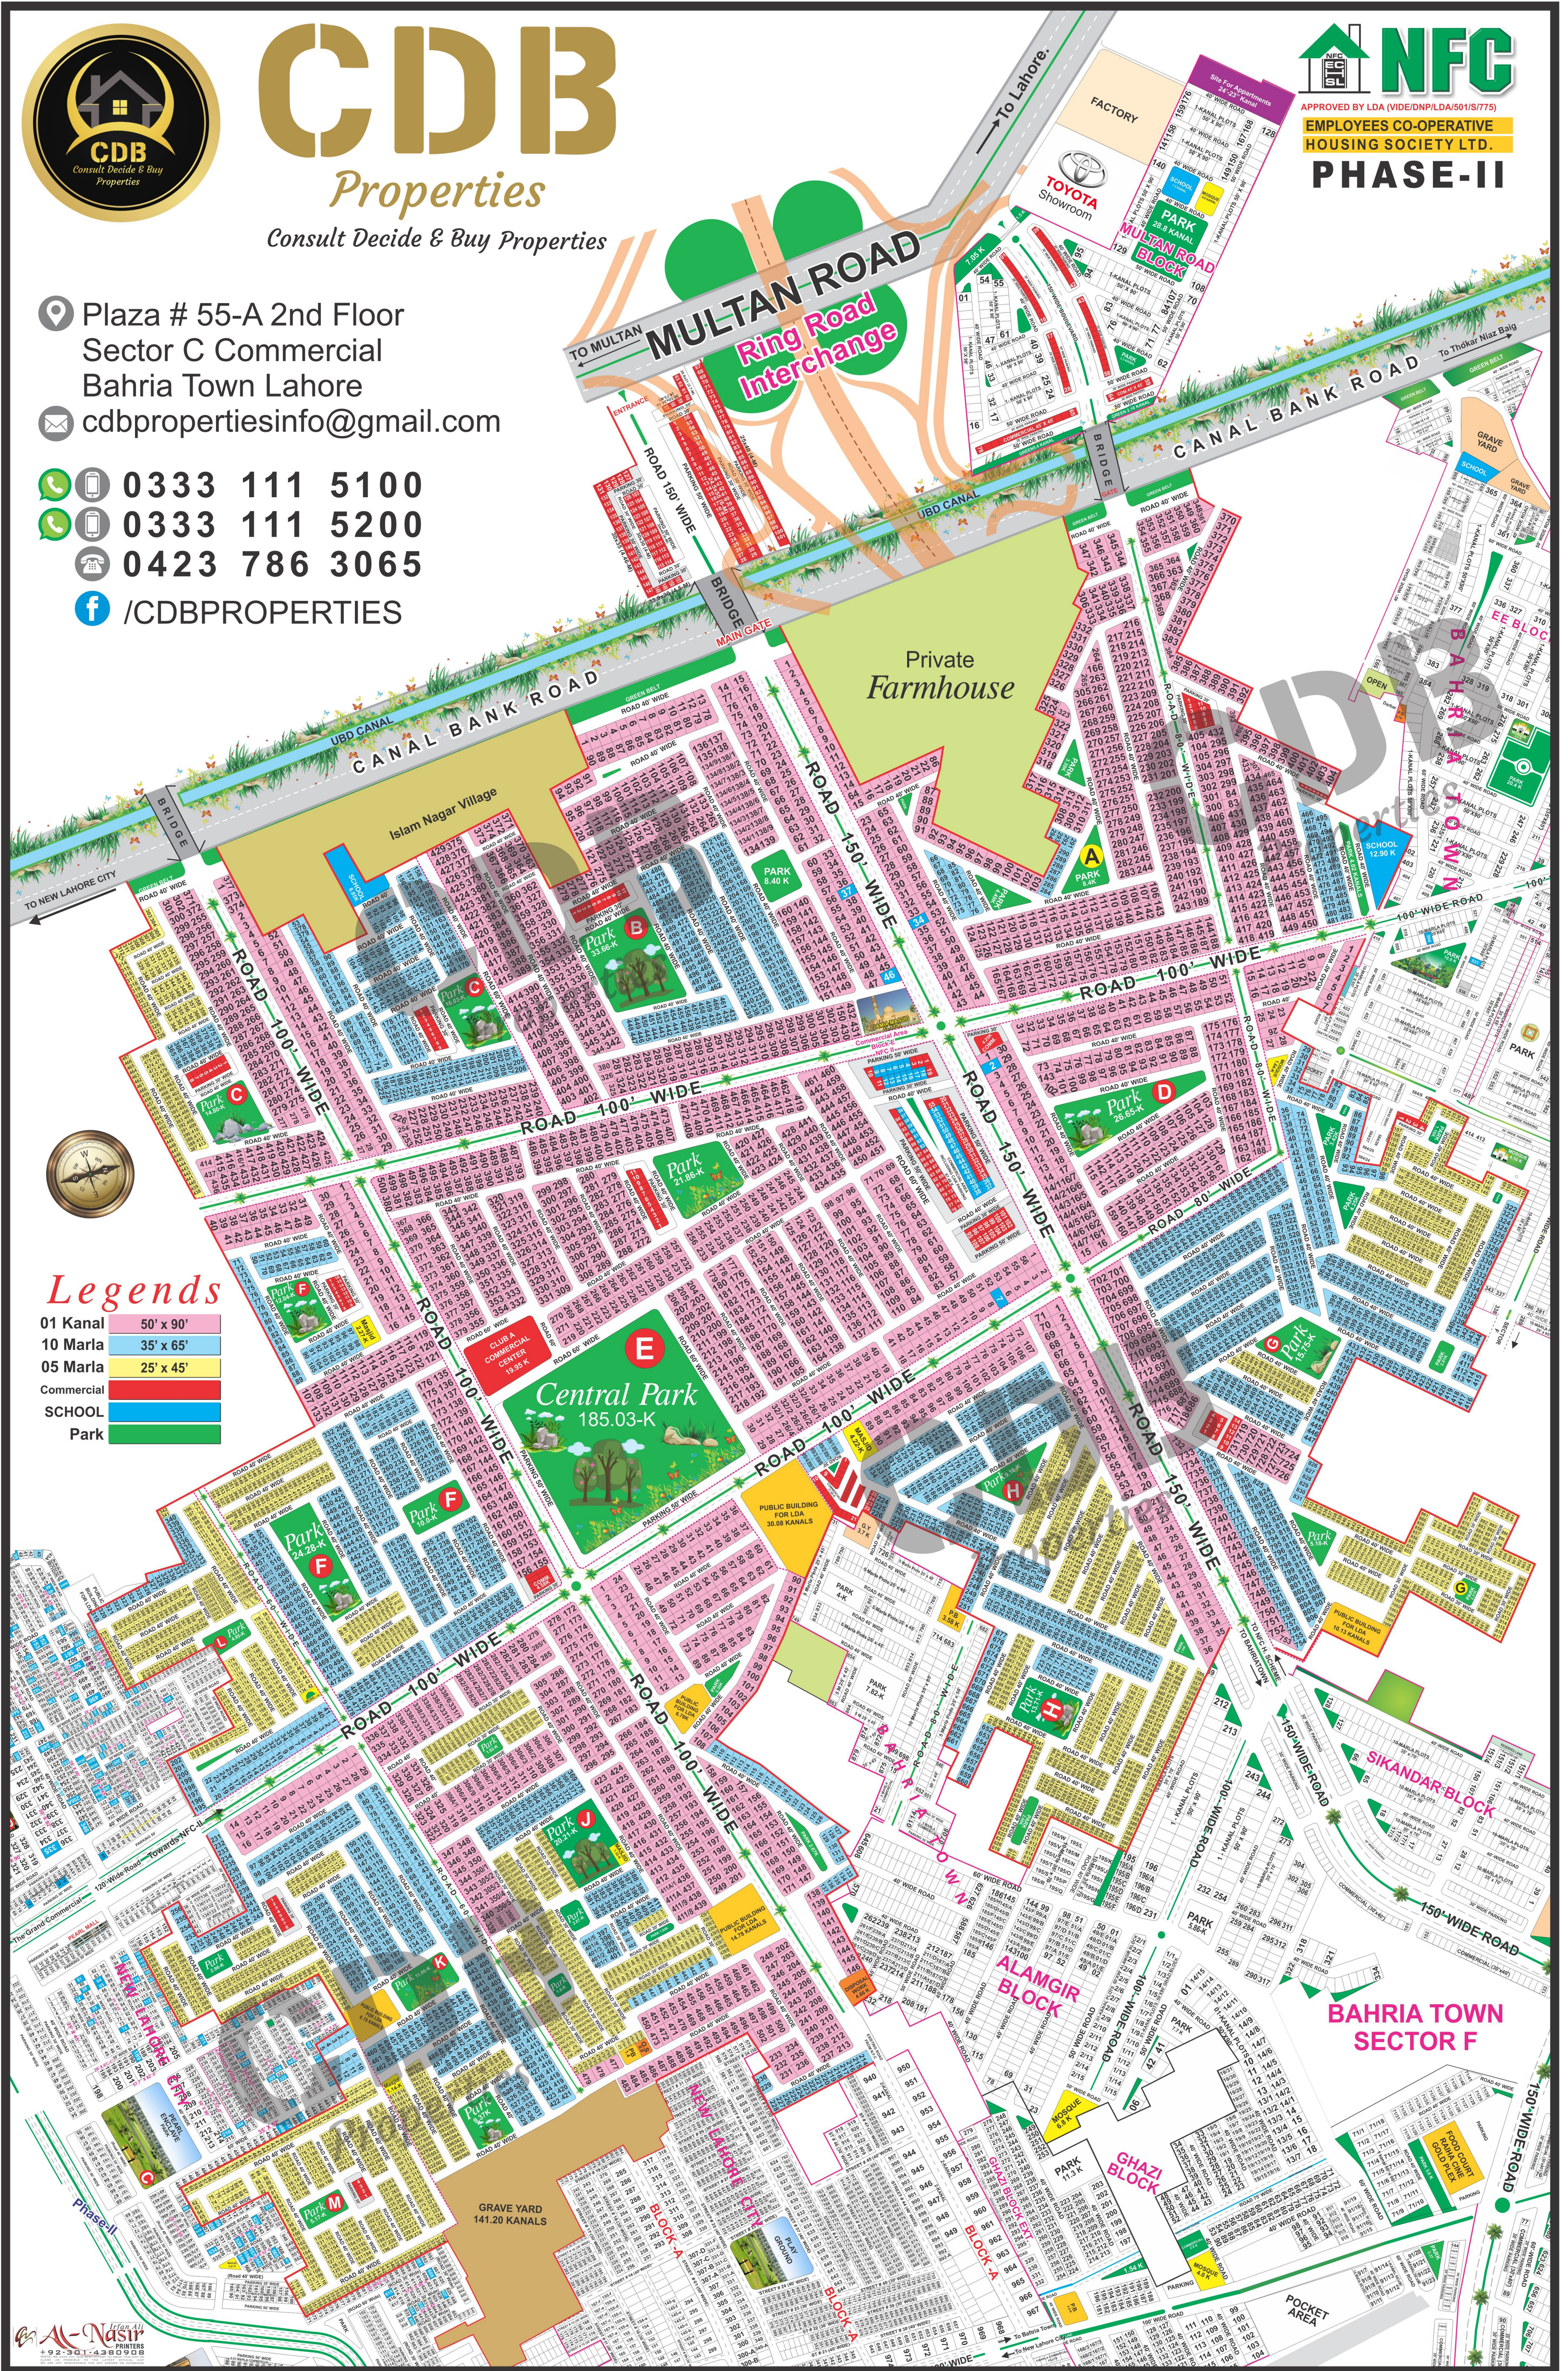

# CDB

### Legends

- 01 Kanal 50' x 90'
- 10 Marla 35' x 65'
- 05 Marla 25' x 45'
- Commercial
- SCHOOL
- Park