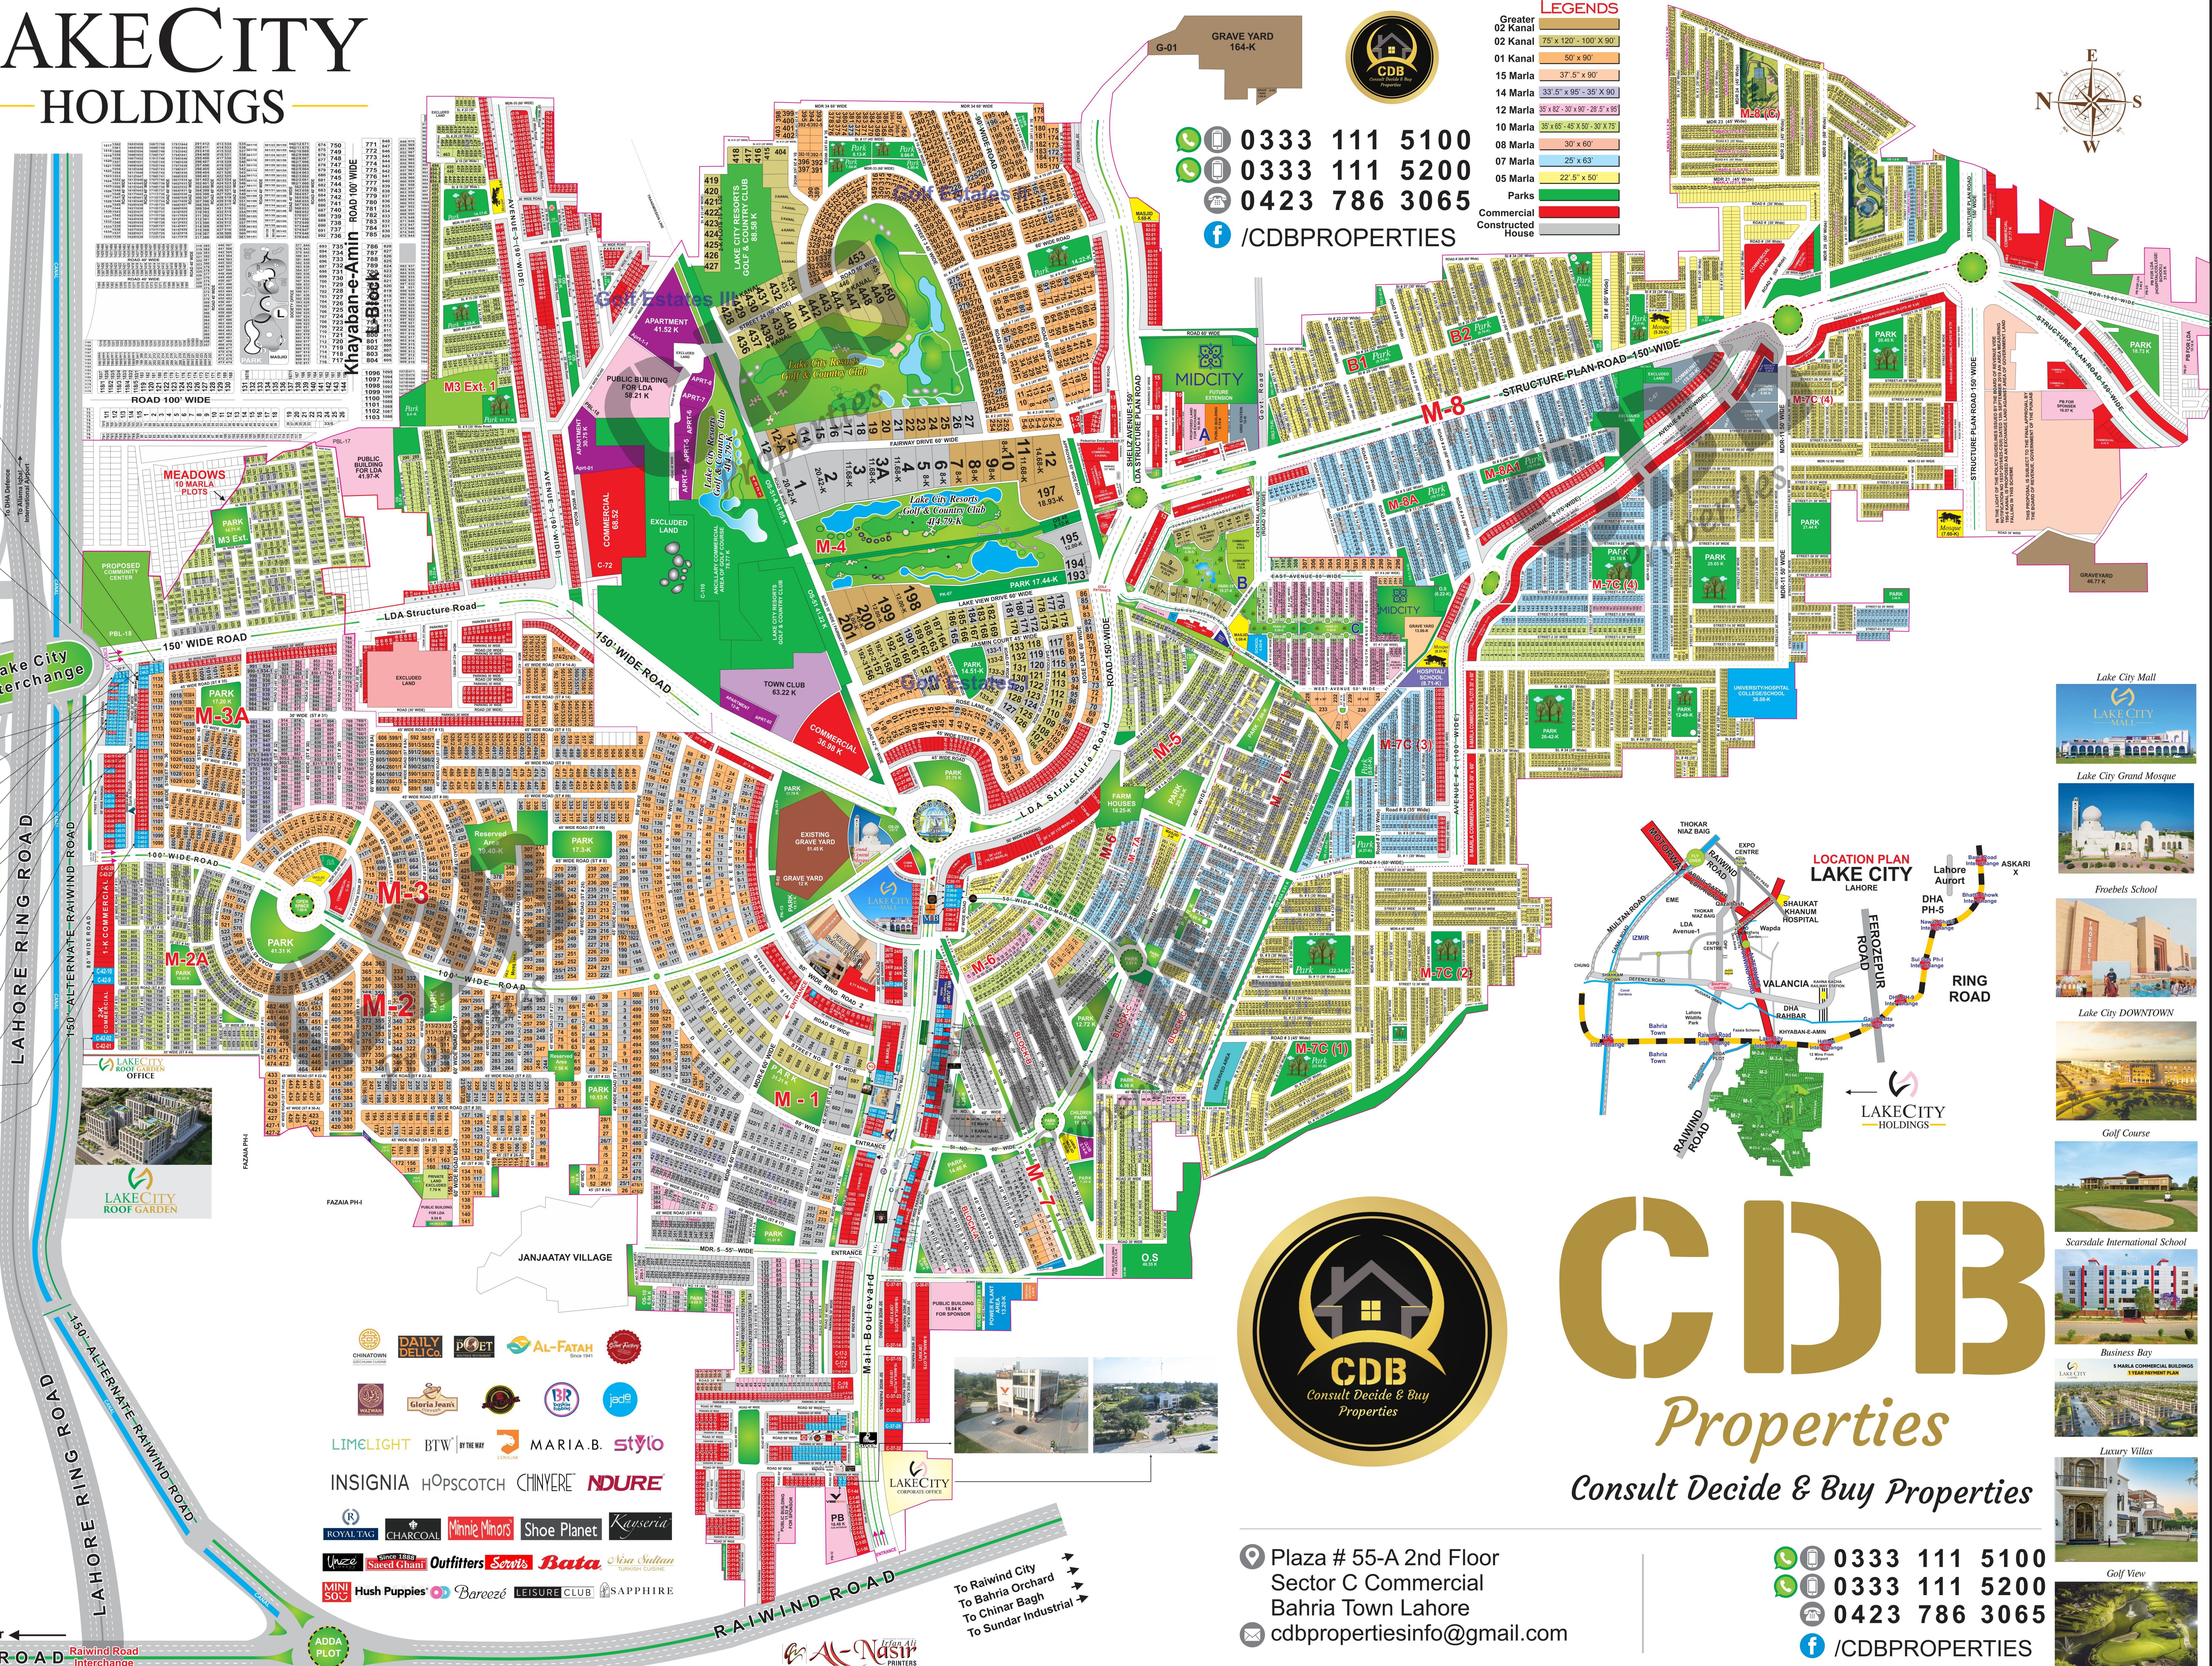

MIDCITY Legends
 Apartments
 01 & 02-Kanal
 10 to 15-Marla
 05 to 07-Marla
 Commercial
 Park

P.F. CHANG'S

BRIM baranh

- UFC GYM
- McDonald's
- Eden Abad Villas
- chaayé khana
- Tim Hortons
- LUNG FUNG
- Tehzeeb
- KHAADI
- LAYSERS BAKESHOP
- VILLA
- Sundus
- SAPPHIRE
- McDonald's
- KFC
- BROADWAY PIZZA
- Hardee's
- SUBWAY
- n

0333 111 5100
 0333 111 5200
 0423 786 3065
 /CDBPROPERTIES

LEGENDS

Greater 02 Kanal	75 x 120 - 100 x 90
02 Kanal	50 x 90
01 Kanal	37.5' x 90'
15 Marla	33.5' x 90' - 35' x 90'
14 Marla	35' x 82' - 30' x 90' - 28' x 90'
12 Marla	35' x 65' - 45' x 50' - 30' x 75'
10 Marla	30' x 60'
08 Marla	25' x 63'
07 Marla	22.5' x 50'
05 Marla	22.5' x 50'
Parks	
Commercial	
Constructed House	