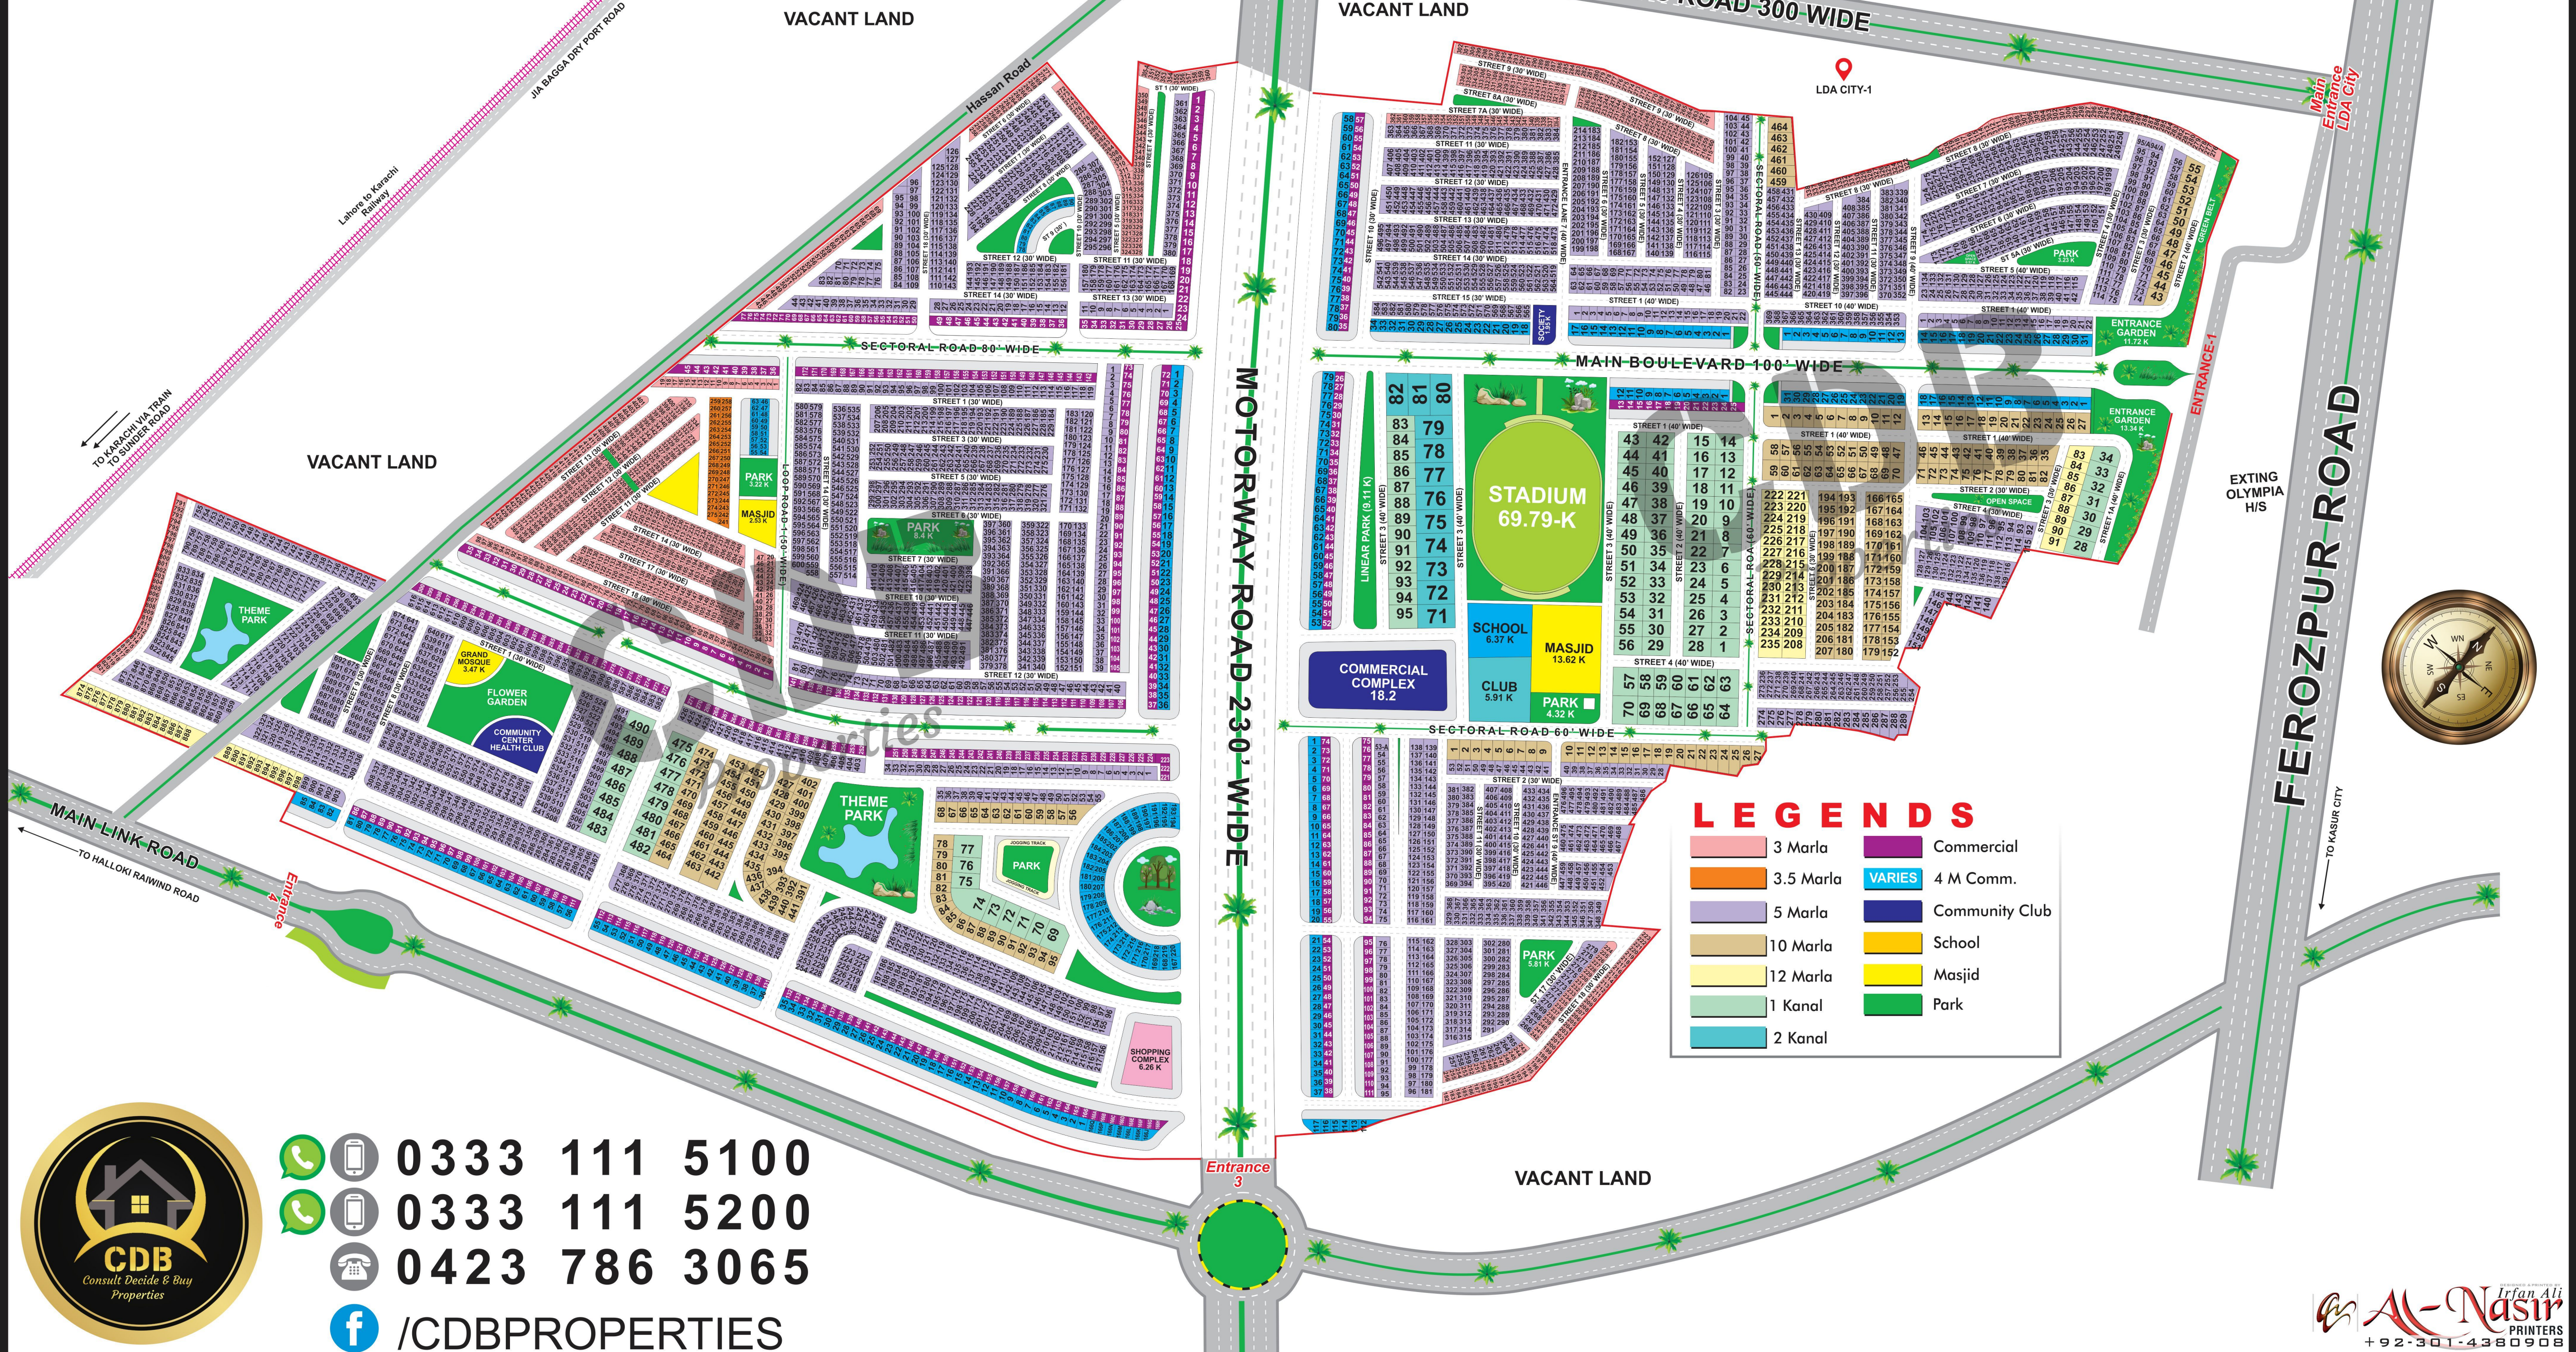

ETIHAD TOWN
● PHASE-II

By **UNION DEVELOPERS**
Private Limited

LDA CITY
JIA BAGGA DRY PORT
INTER CHANGE
Lahore Ring Road
To Raiwind Road

CDB
Properties

BULLEH SHAH INTERCHANGE

Plaza # 55-A 2nd Floor
Sector C Commercial
Bahria Town Lahore
cdbpropertiesinfo@gmail.com

0333 111 5100
0333 111 5200
0423 786 3065
/CDBPROPERTIES

LEGENDS

3 Marla	Commercial
3.5 Marla	VARIES 4 M Comm.
5 Marla	Community Club
10 Marla	School
12 Marla	Masjid
1 Kanal	Park
2 Kanal	

0333 111 5100
0333 111 5200
0423 786 3065
/CDBPROPERTIES

Al-Nasir
PRINTERS
+92-301-4380908