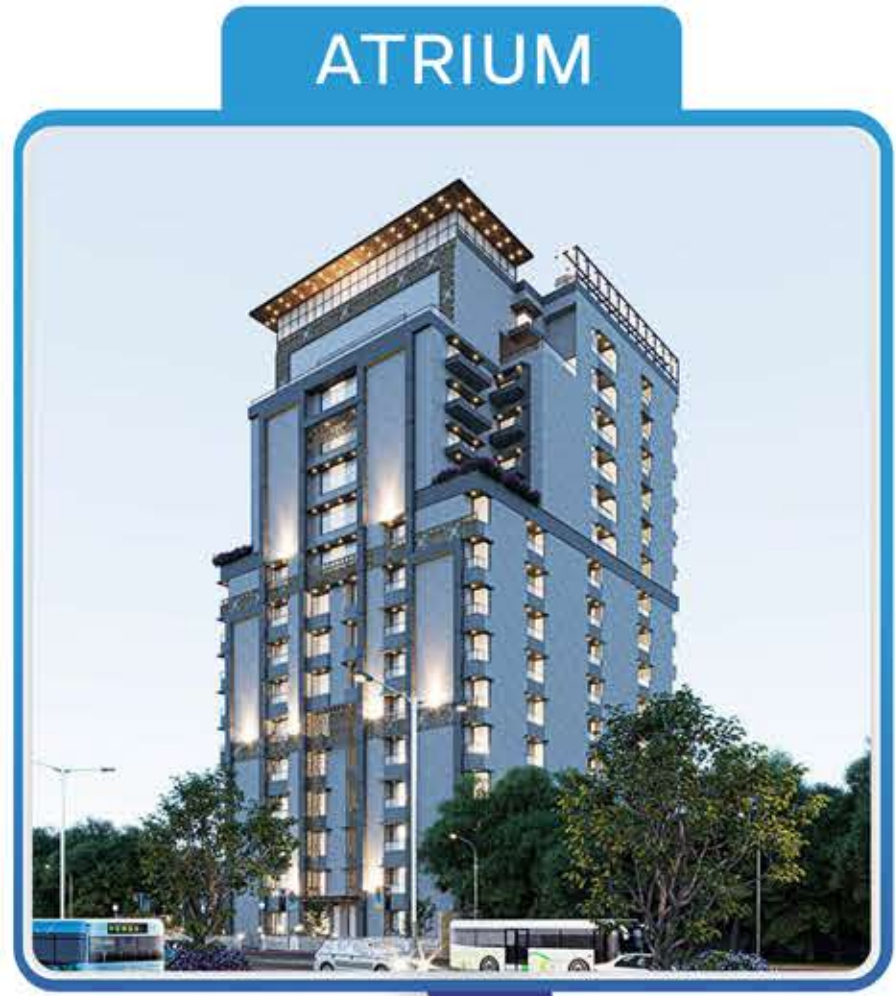

www.classicprogrammers.com

www.cdbrealestate.com

ABOUT CLASSIC LIVING

- Elevate your living experience with **Classic Living**. From groundbreaking projects to upcoming high-rise marvels, we redefine the landscape of living in Pakistan. Our commitment to excellence and innovation extends beyond construction; it's about creating spaces that resonate with luxury and comfort.
- **Classic Living** - where your dream living spaces come to life. At Classic Living, we take pride in our rich history of transforming urban landscapes across Pakistan. With each project, we aim to leave an indelible mark on the cities we serve, creating iconic landmarks that stand the test of time.

LOCATION

Nestled strategically within the heart of the city, our upcoming apartment building, Classic Atrium, boasts an enviable location surrounded by key landmarks and amenities. Situated just 2-minute drive away from Sharif Medical City Hospital, residents will fully enjoy unparalleled convenience in accessing essential healthcare services. Moreover, with the Motorway and Ring Road a short 10-minute drive away, commuting to other parts of the city is effortlessly swift. Adding to its allure, iconic attractions such as the Eiffel Tower and Imtiaz Store are also conveniently within a 2-minute drive. For those seeking leisure and entertainment, Winter Land, Bahria School, and Bahria Cinema are all within walking distance, promising endless opportunities for recreation and education right at your doorstep. With such a prime location, Classic Atrium embodies the epitome of modern urban living, where the convenience meets luxury.