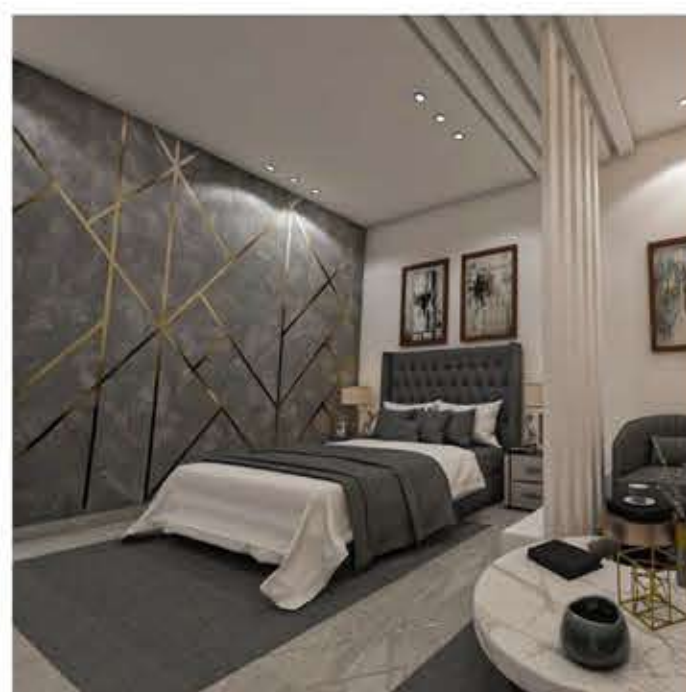

S STUDIO
**CLASSIC
VIVAZ**