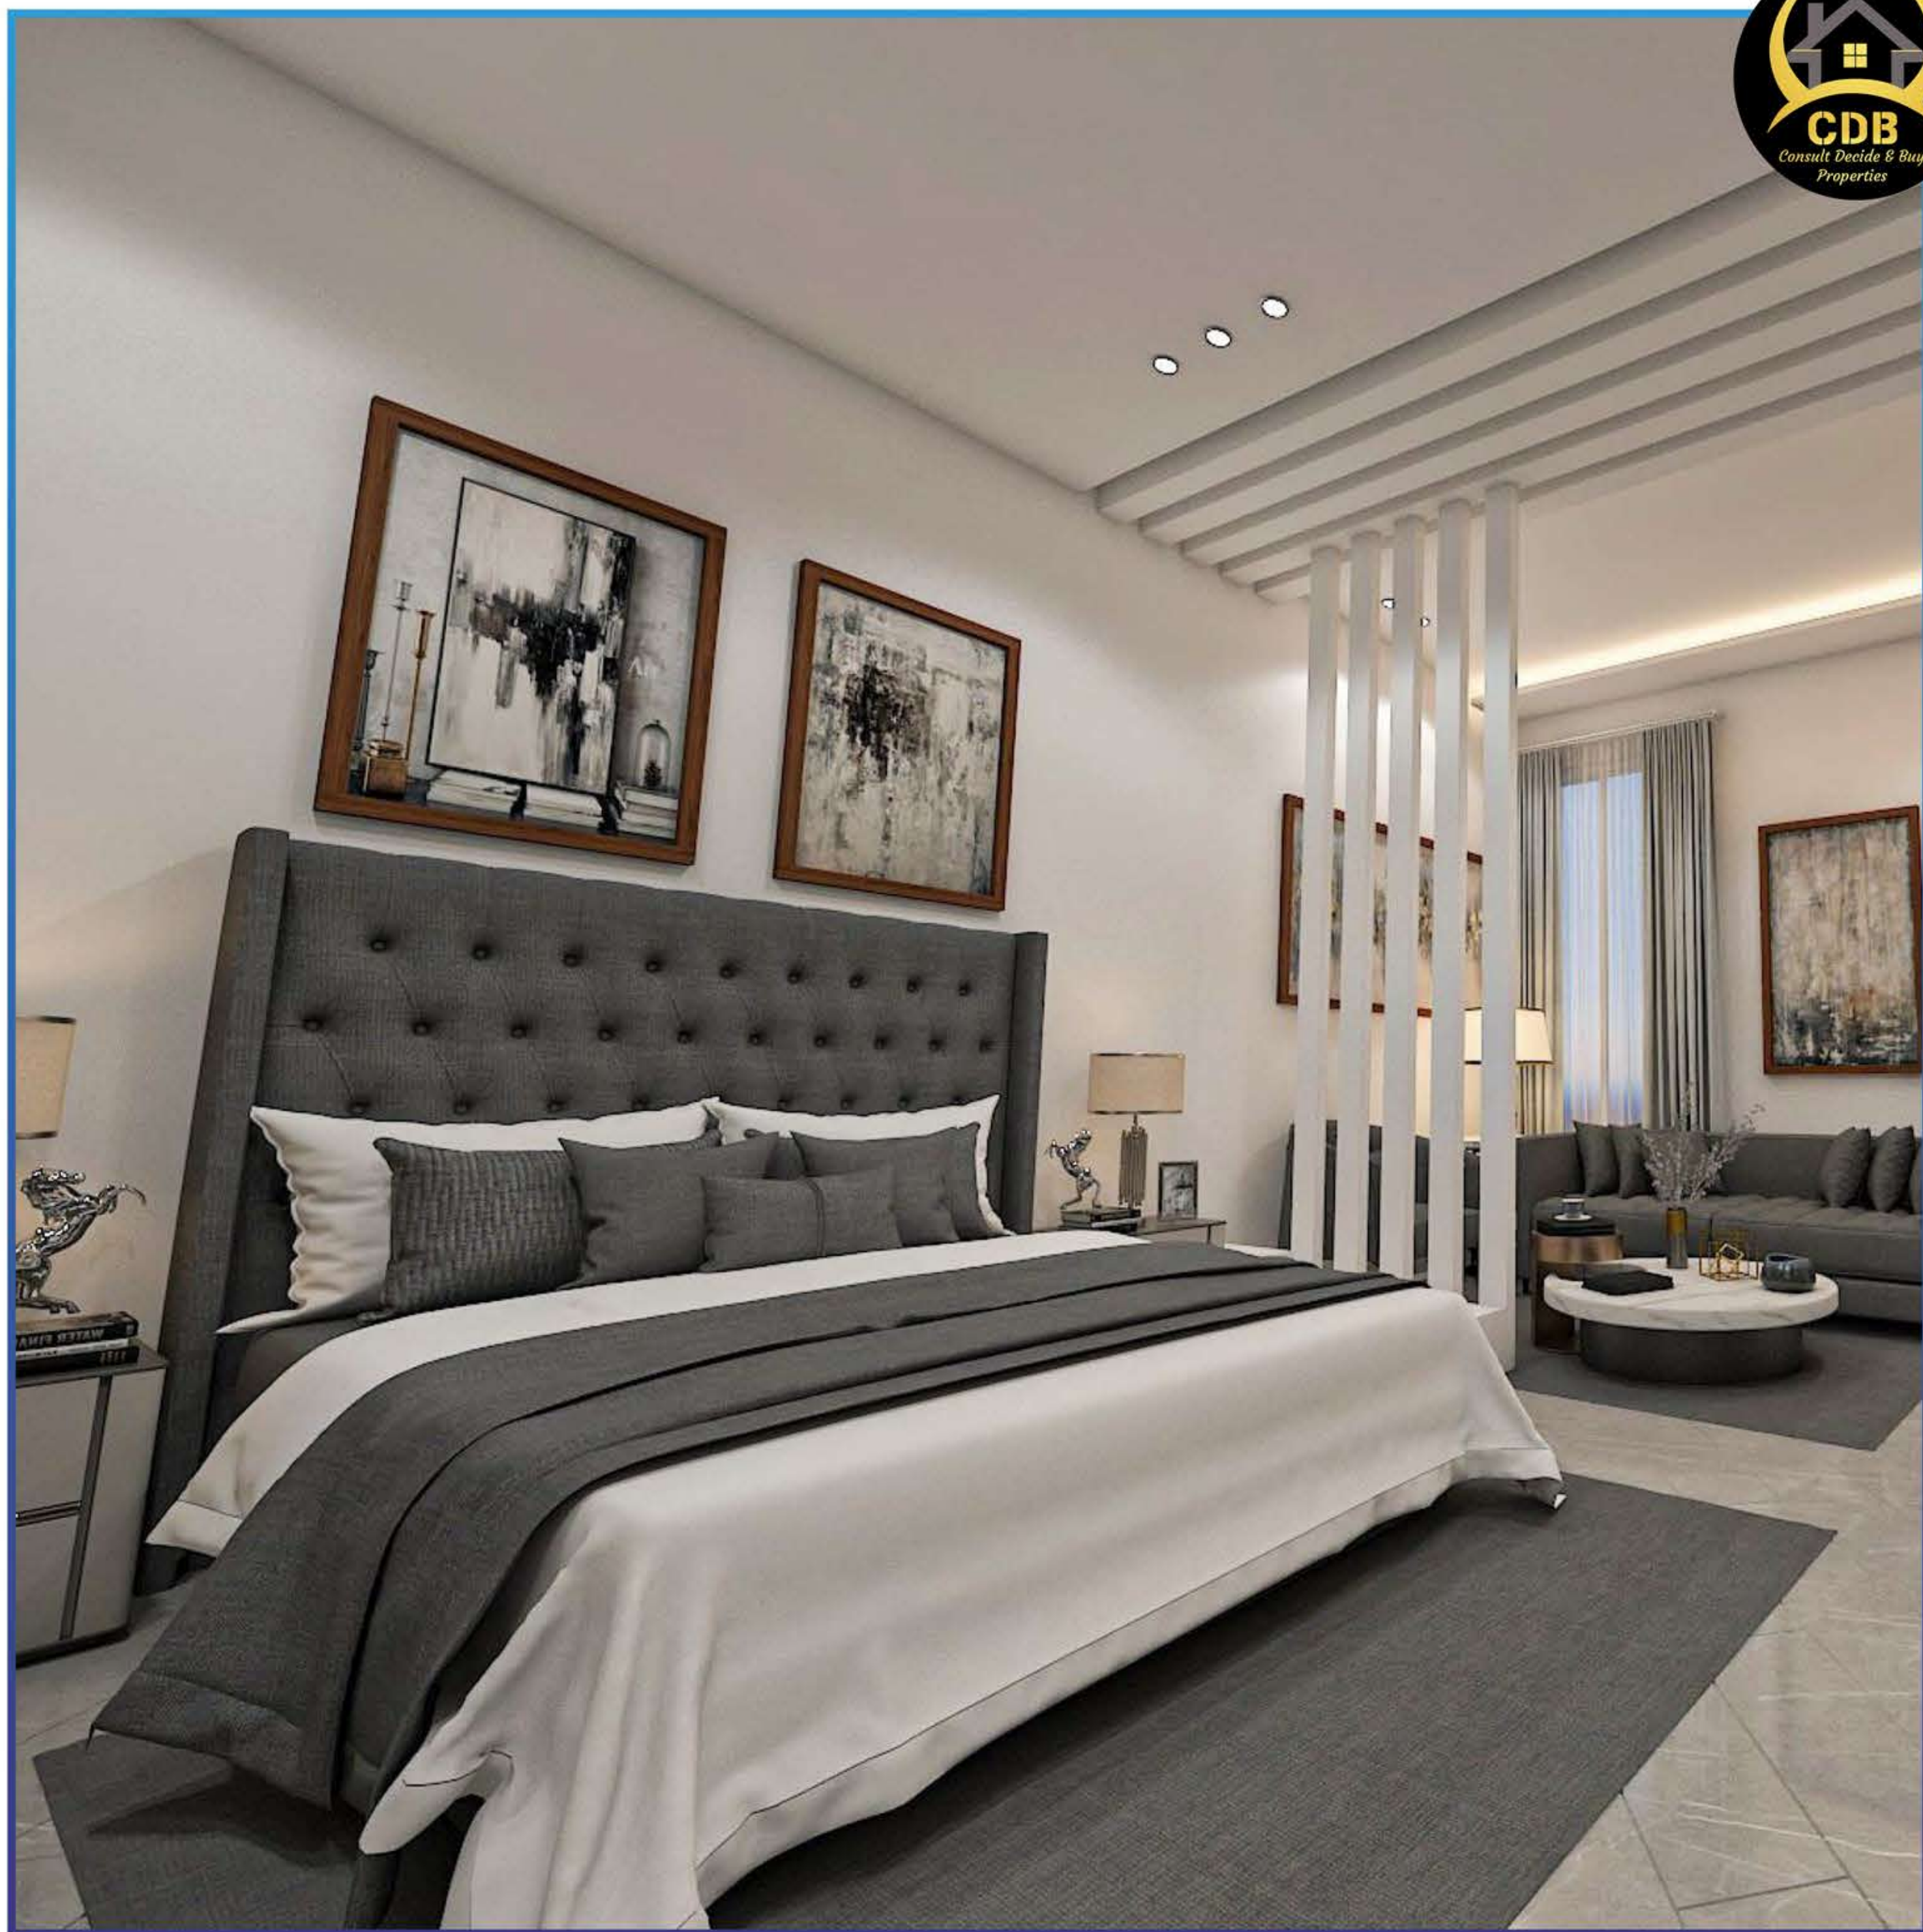

S STUDIO
**CLASSIC
VIVAZ**