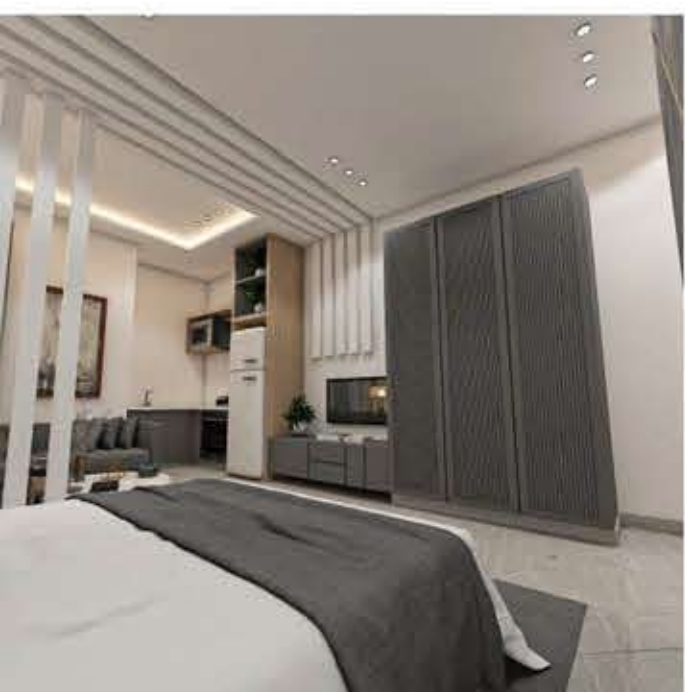

S STUDIO
**CLASSIC
VIVAZ**