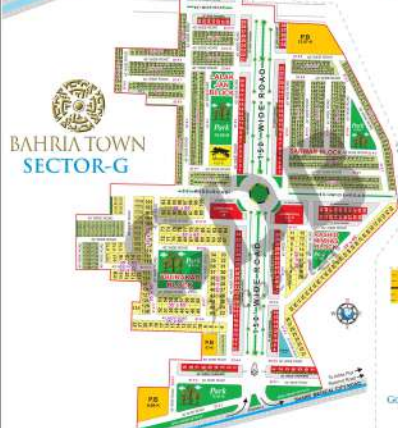

BAHRIA TOWN SECTOR-G